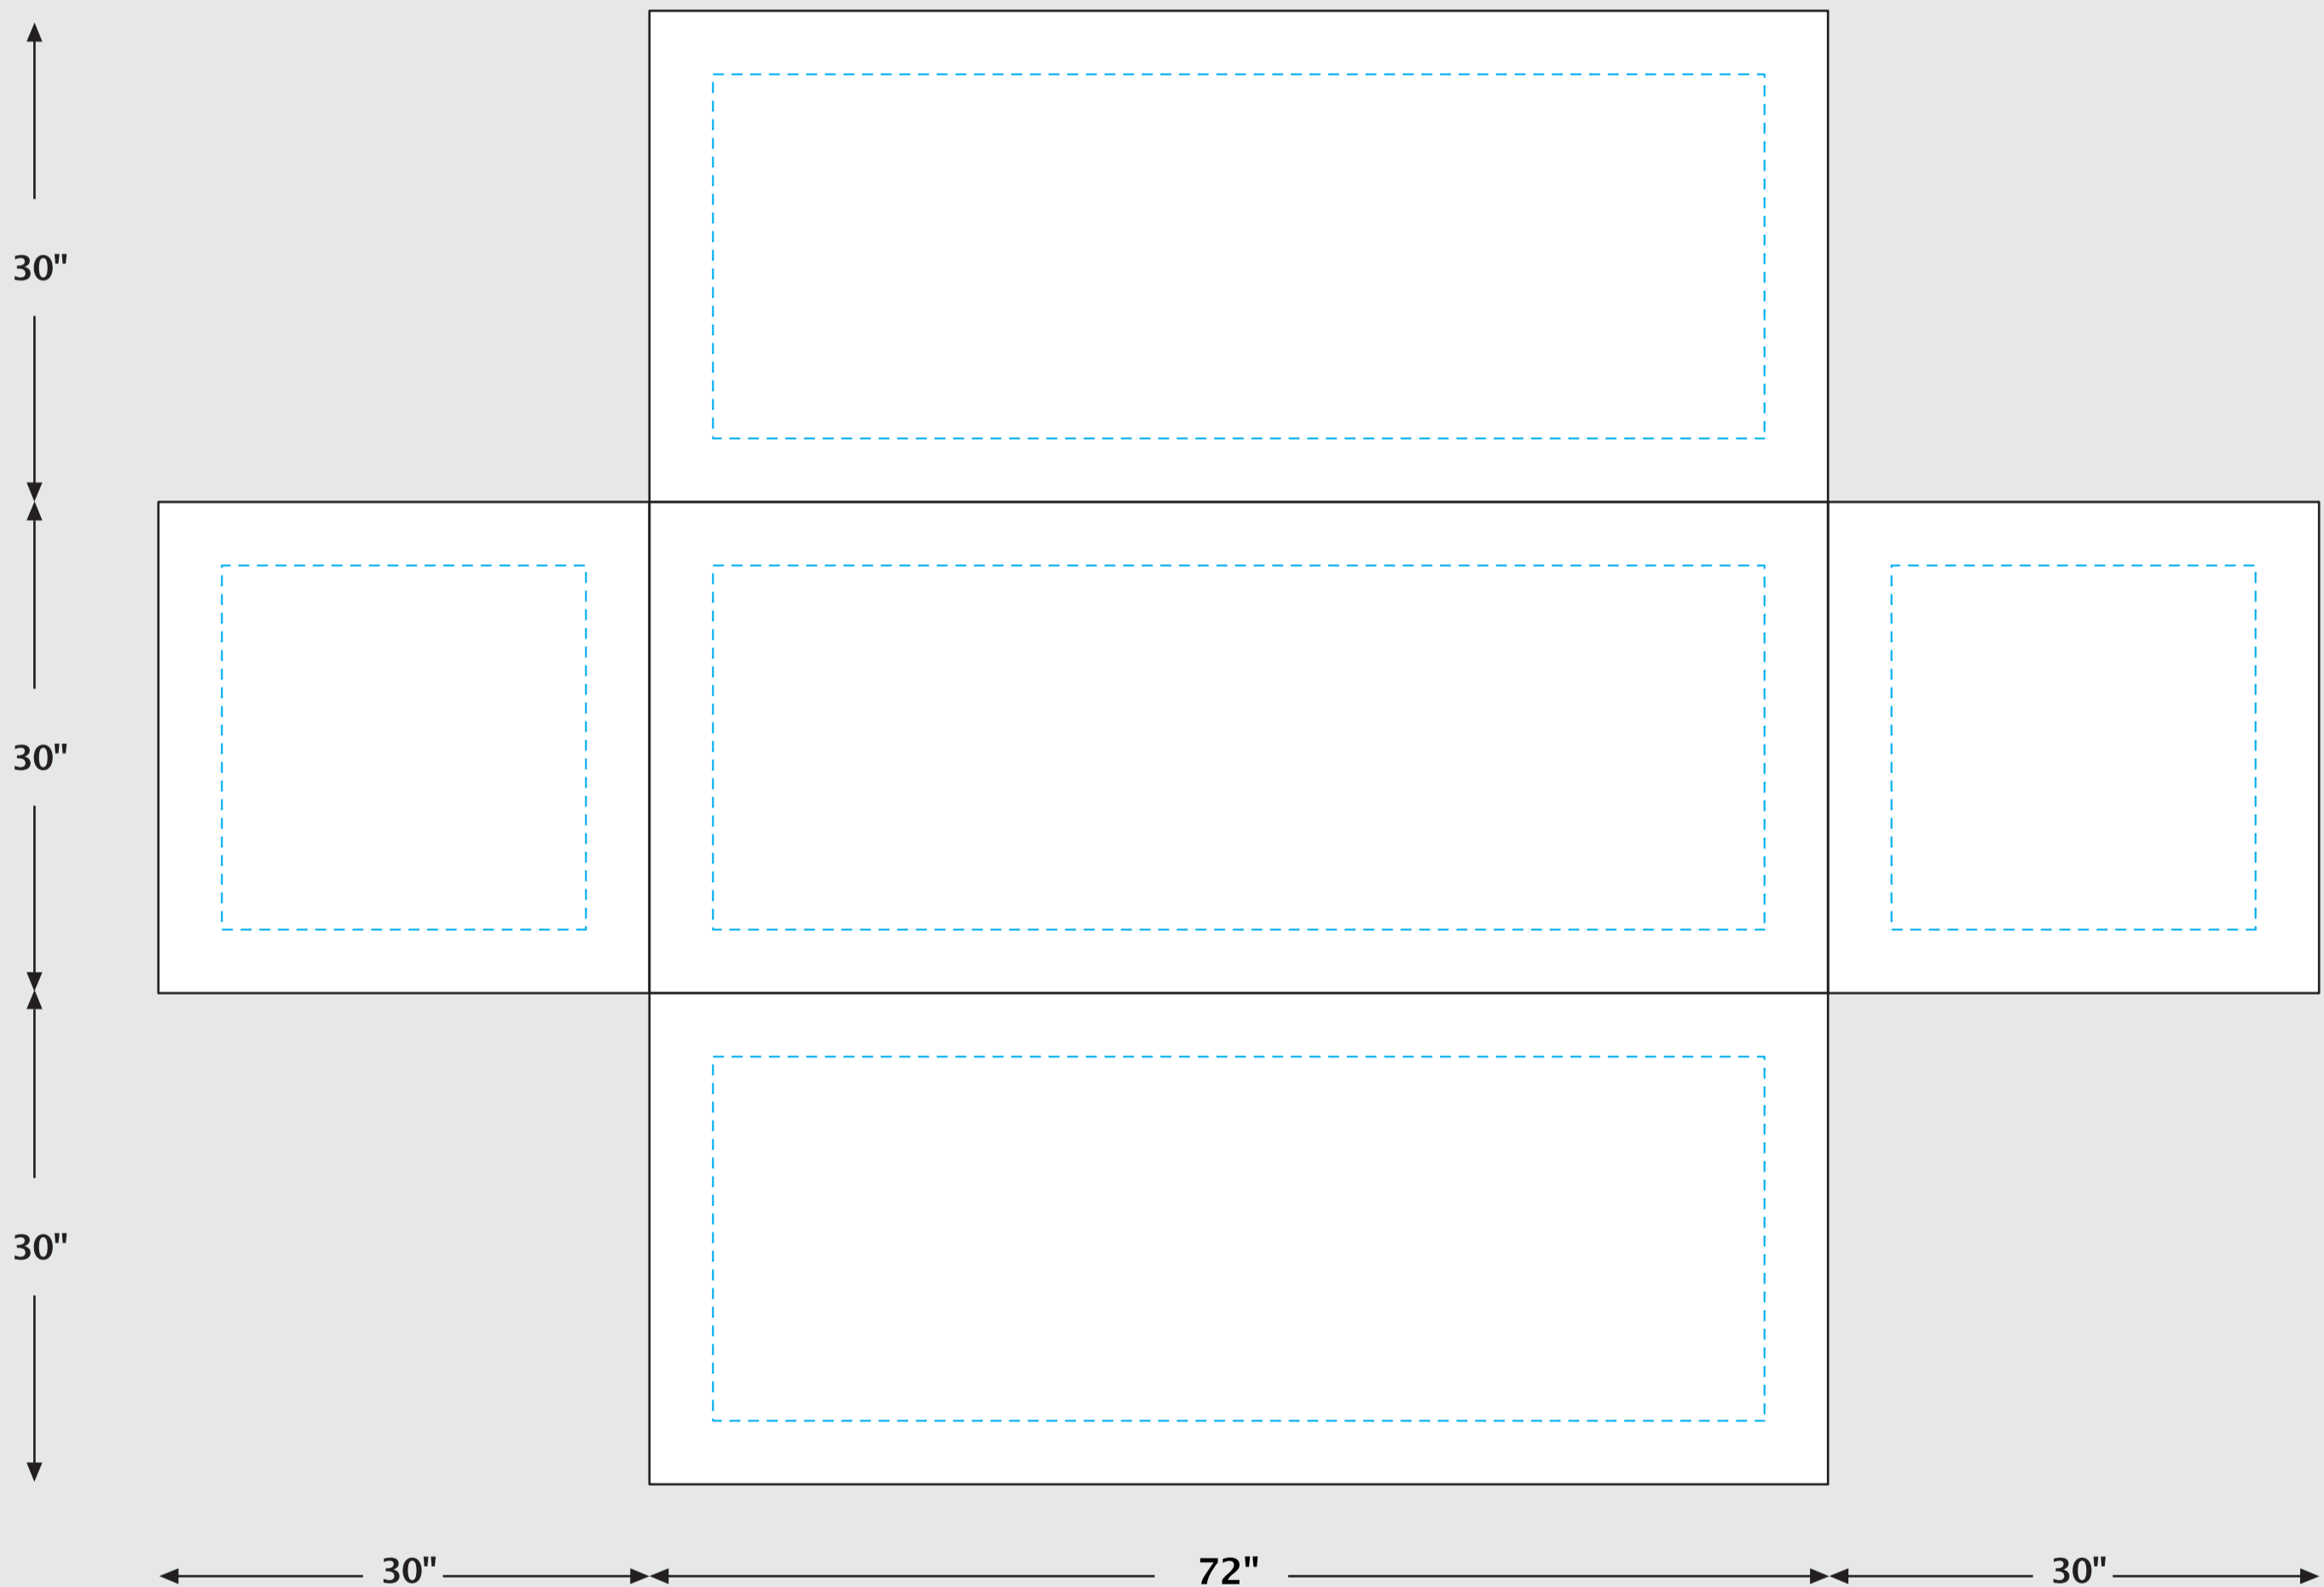

# 6ft Fitted Table Cover

--- **SAFE ZONE:** All critical elements (text, images, logos etc.) must be kept inside the blue line.

**Anything outside the blue line may be cut off during trimming**

— **BLEED LINE:** Make sure to extend the background images or colors all the way to the edge of the black outline

## IMPORTANT

Please send artwork in CMYK color mode & note any PMS colors being used. This Template is designed at 10% scale of the final product. Please RASTERIZE artwork at a minimum of 300DPI to endure high quality print