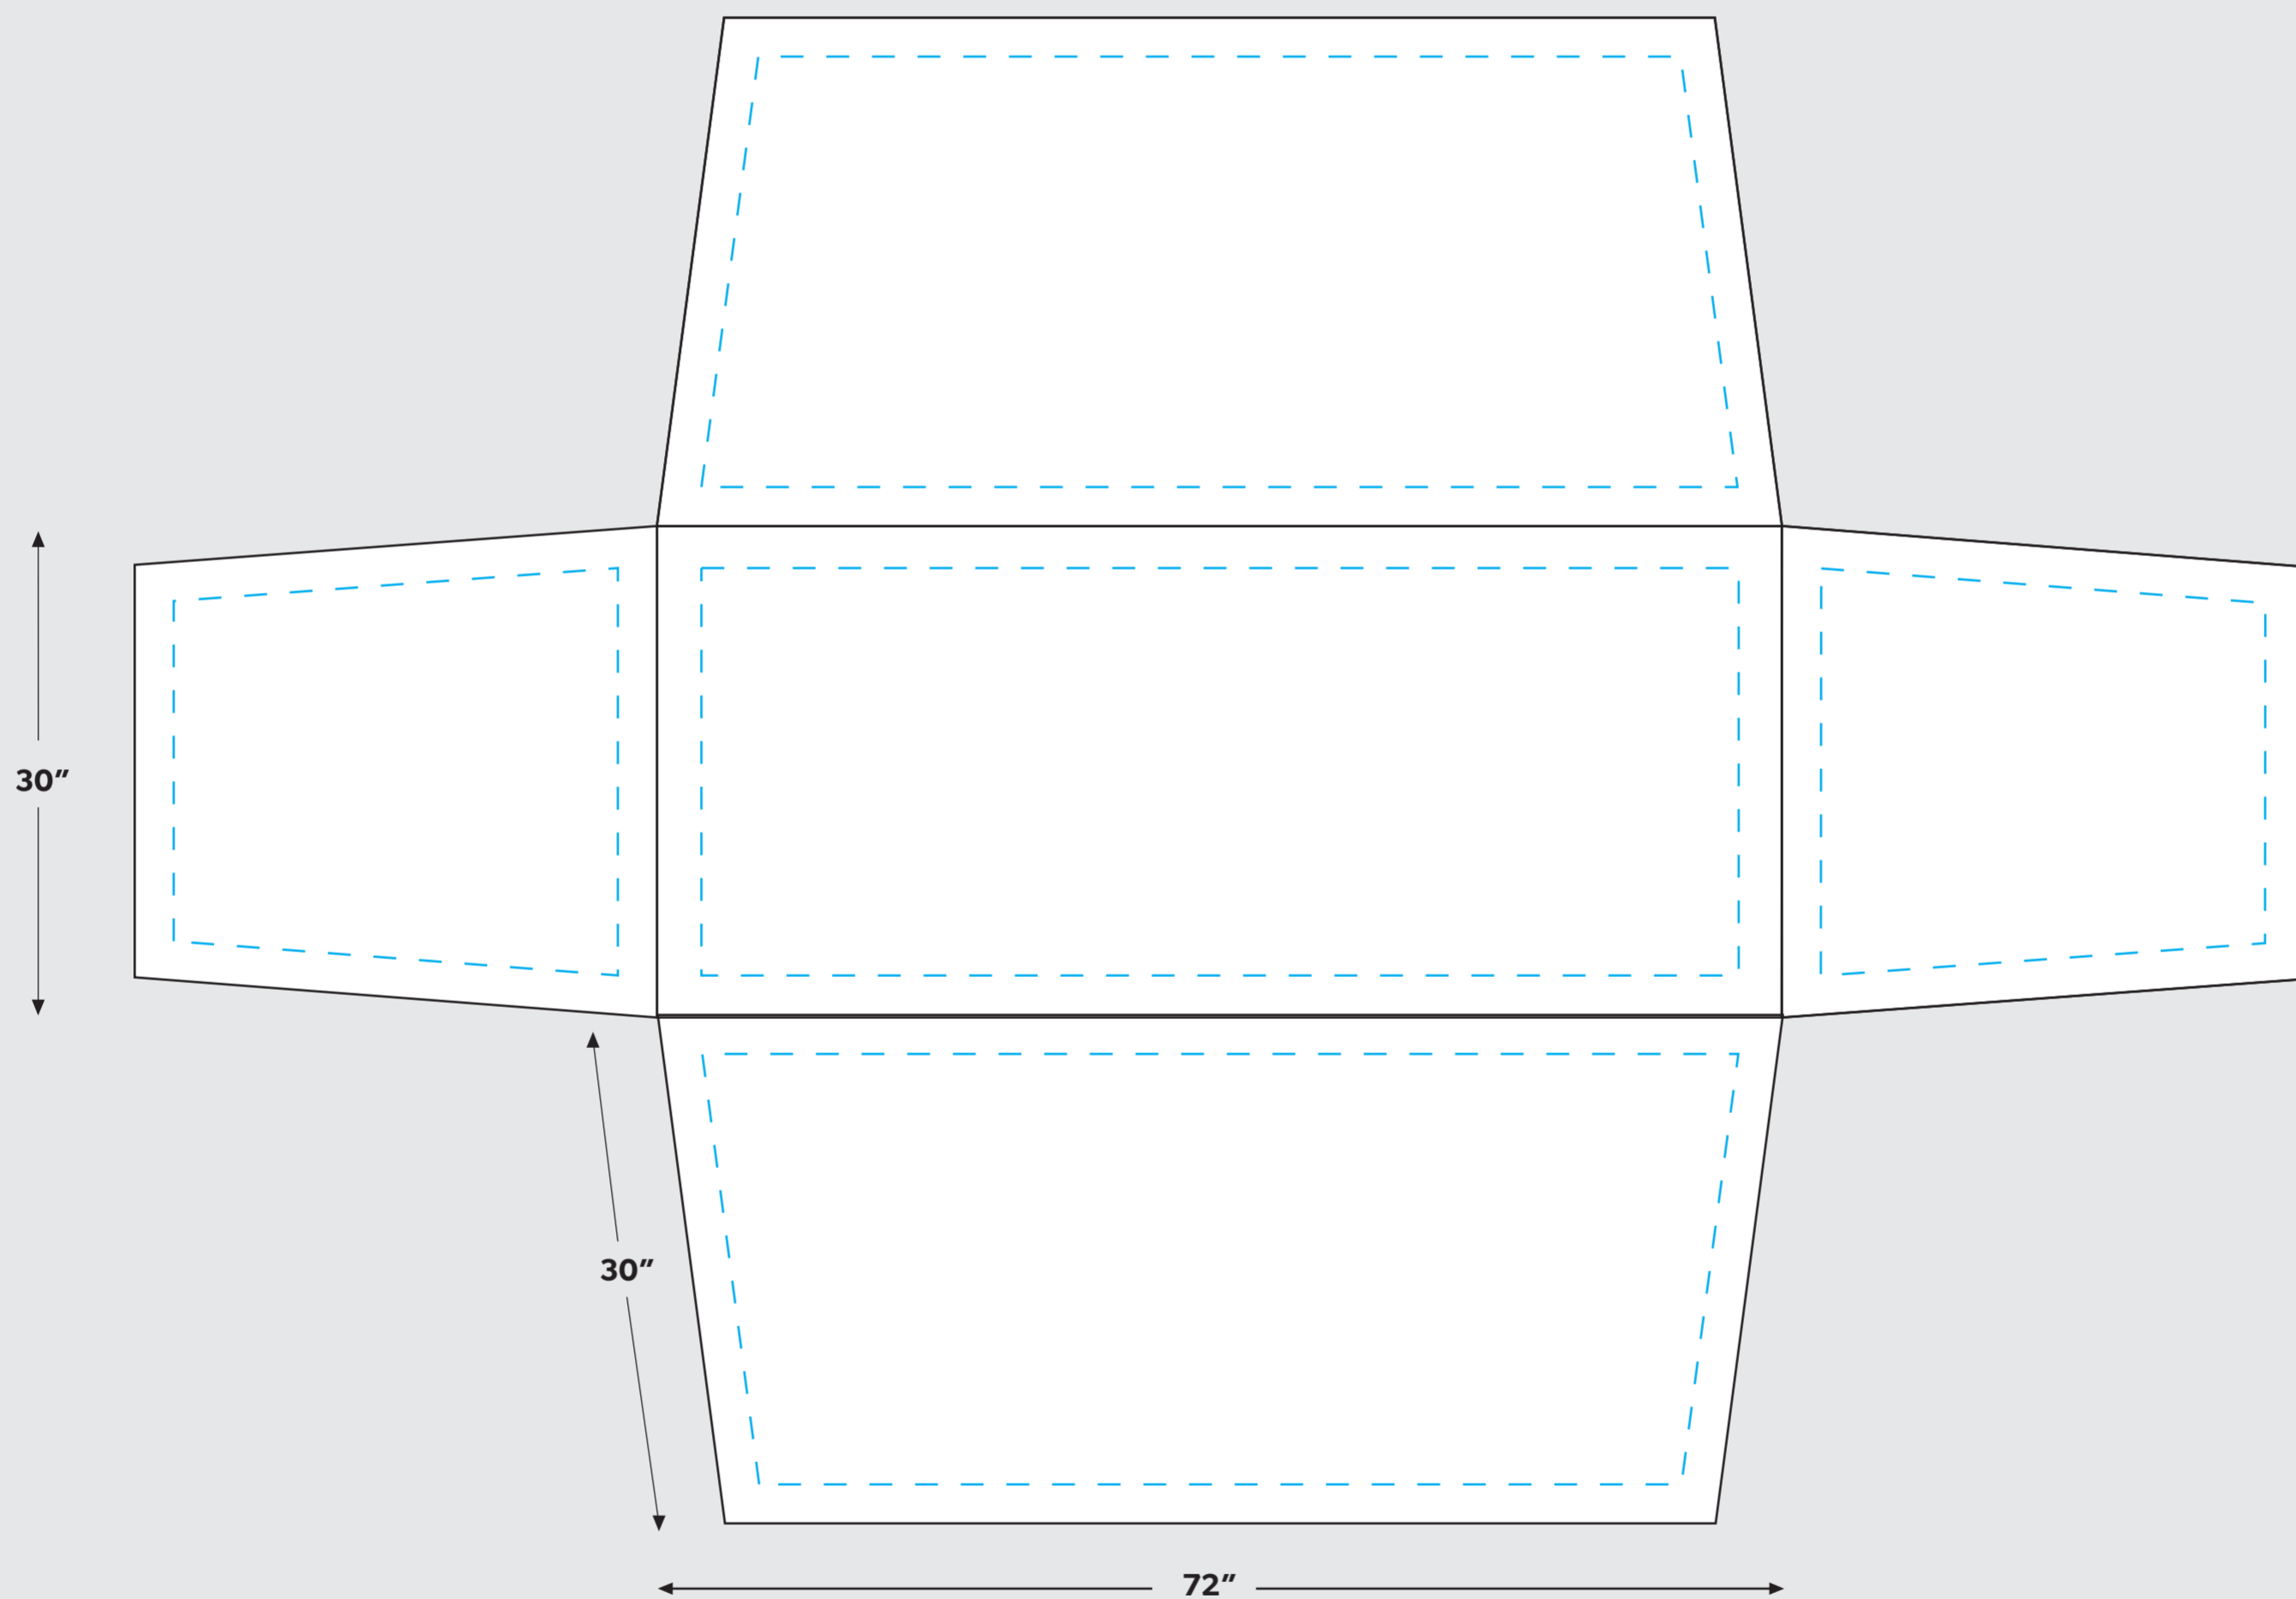

## 6ft Stretch Custom Table Cover

--- **SAFE ZONE:** All critical elements (text, images, logos etc.) must be kept inside the blue line.

**Anything outside the blue line may be cut off during trimming**

— **BLEED LINE:** Make sure to extend the background images or colors all the way to the edge of the black outline

### IMPORTANT

Please send artwork in CMYK color mode & note any PMS colors being used. This Template is designed at 10% scale of the final product. Please RASTERIZE artwork at a minimum of 300DPI to endure high quality print