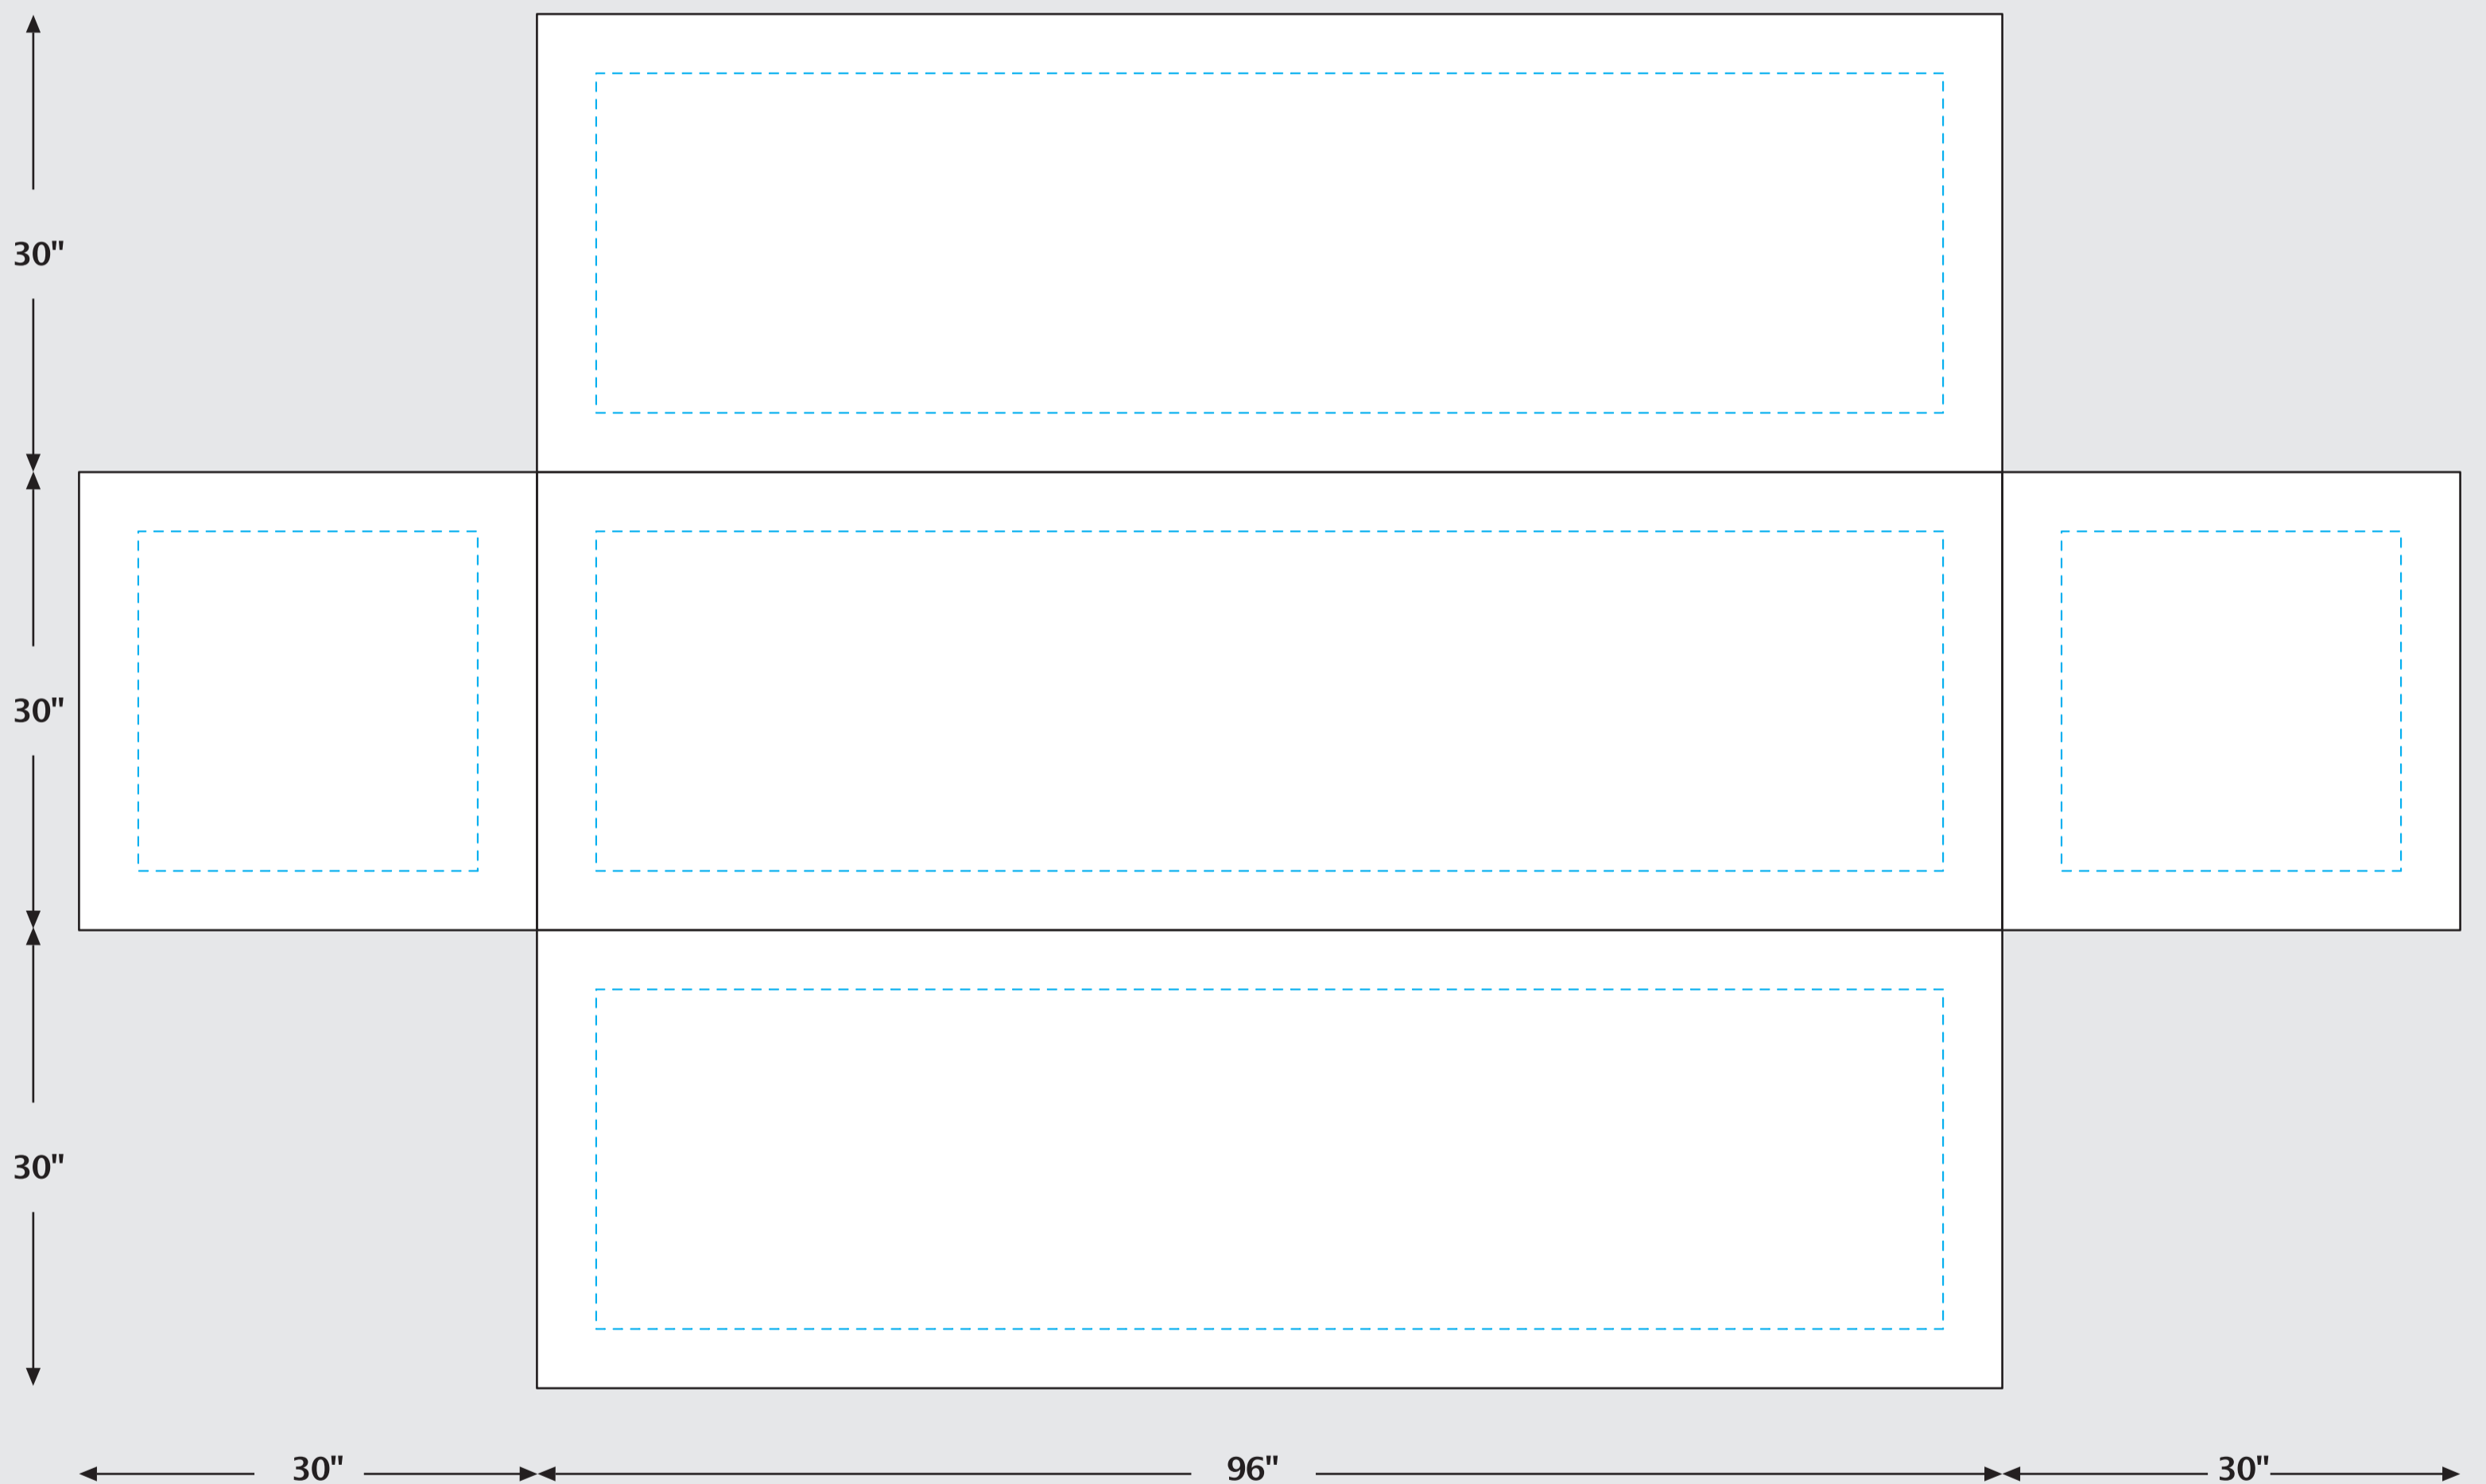

8ft Fitted Table Cover

--- **SAFE ZONE:** All critical elements (text, images, logos etc.) must be kept inside the blue line.

Anything outside the blue line may be cut off during trimming

— **BLEED LINE:** Make sure to extend the background images or colors all the way to the edge of the black outline

IMPORTANT

Please send artwork in CMYK color mode & note any PMS colors being used. This Template is designed at 10% scale of the final product. Please RASTERIZE artwork at a minimum of 300DPI to endure high quality print