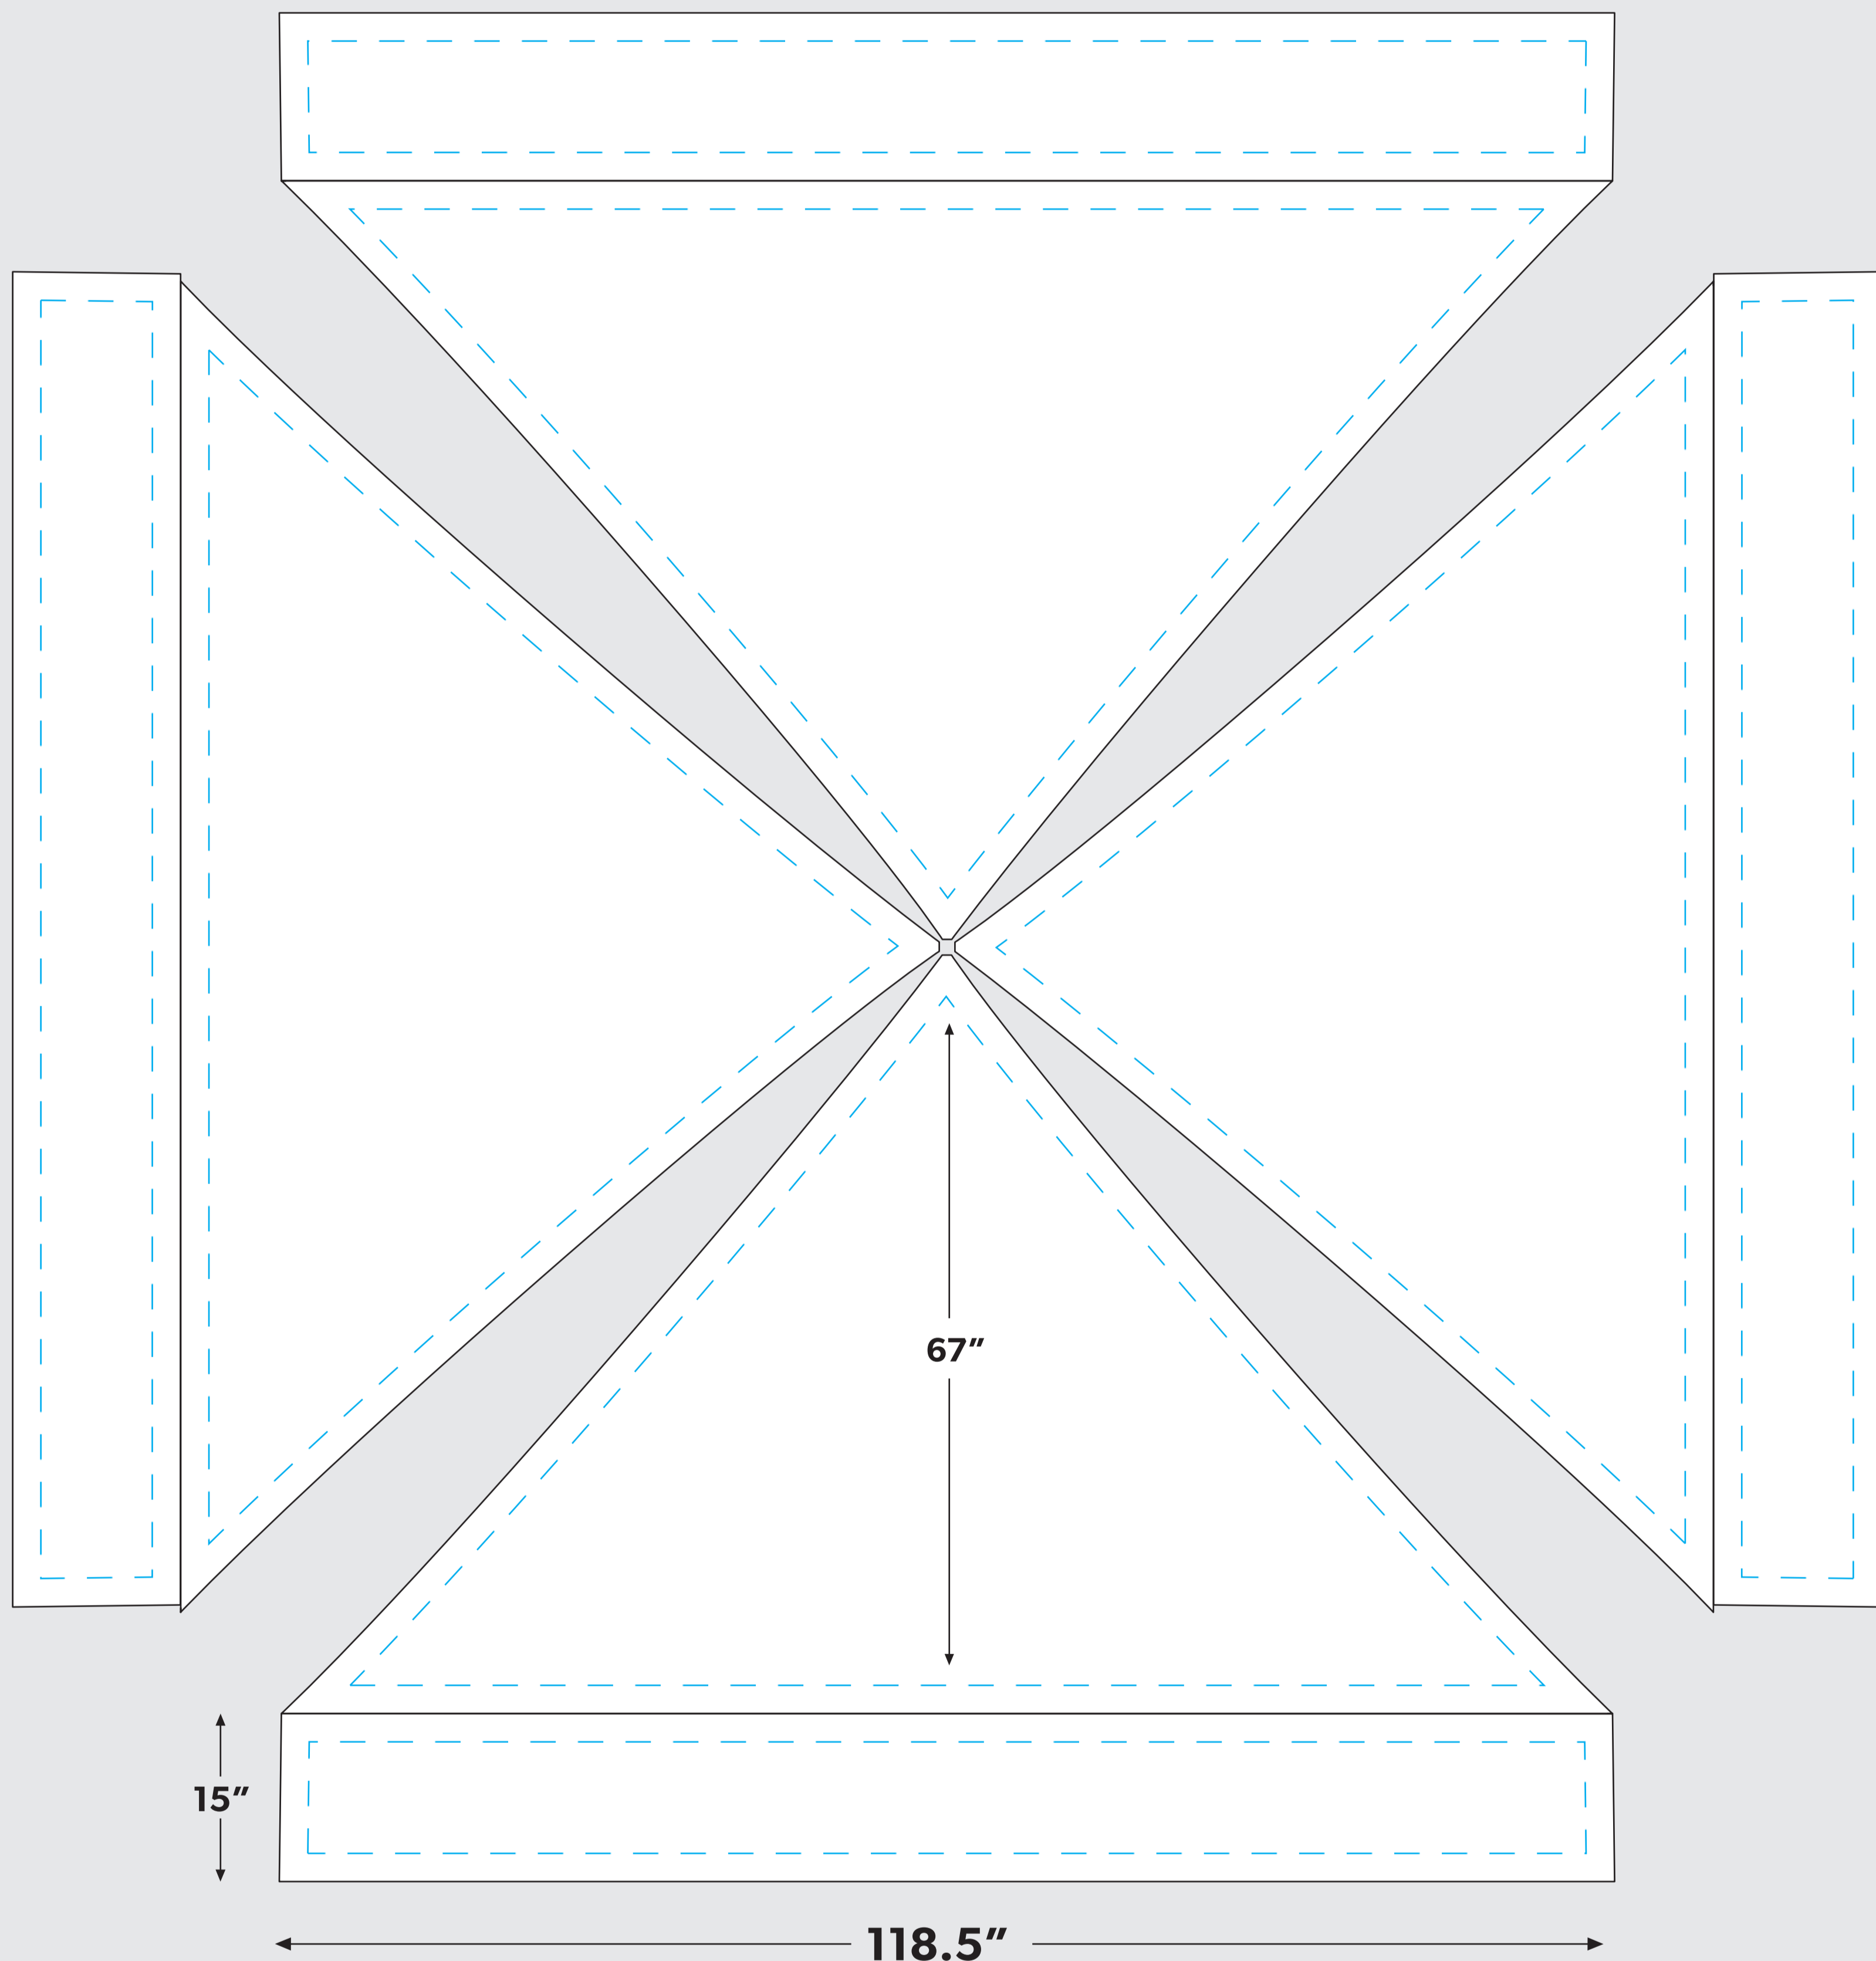

## EVERYDAY BASIC 10'X10' CANOPY TENT PACKAGE

--- **SAFE ZONE:** All critical elements (text, images, logos etc.) must be kept inside the blue line.

**Anything outside the blue line may be cut off during trimming**

— **BLEED LINE:** Make sure to extend the background images or colors all the way to the edge of the black outline