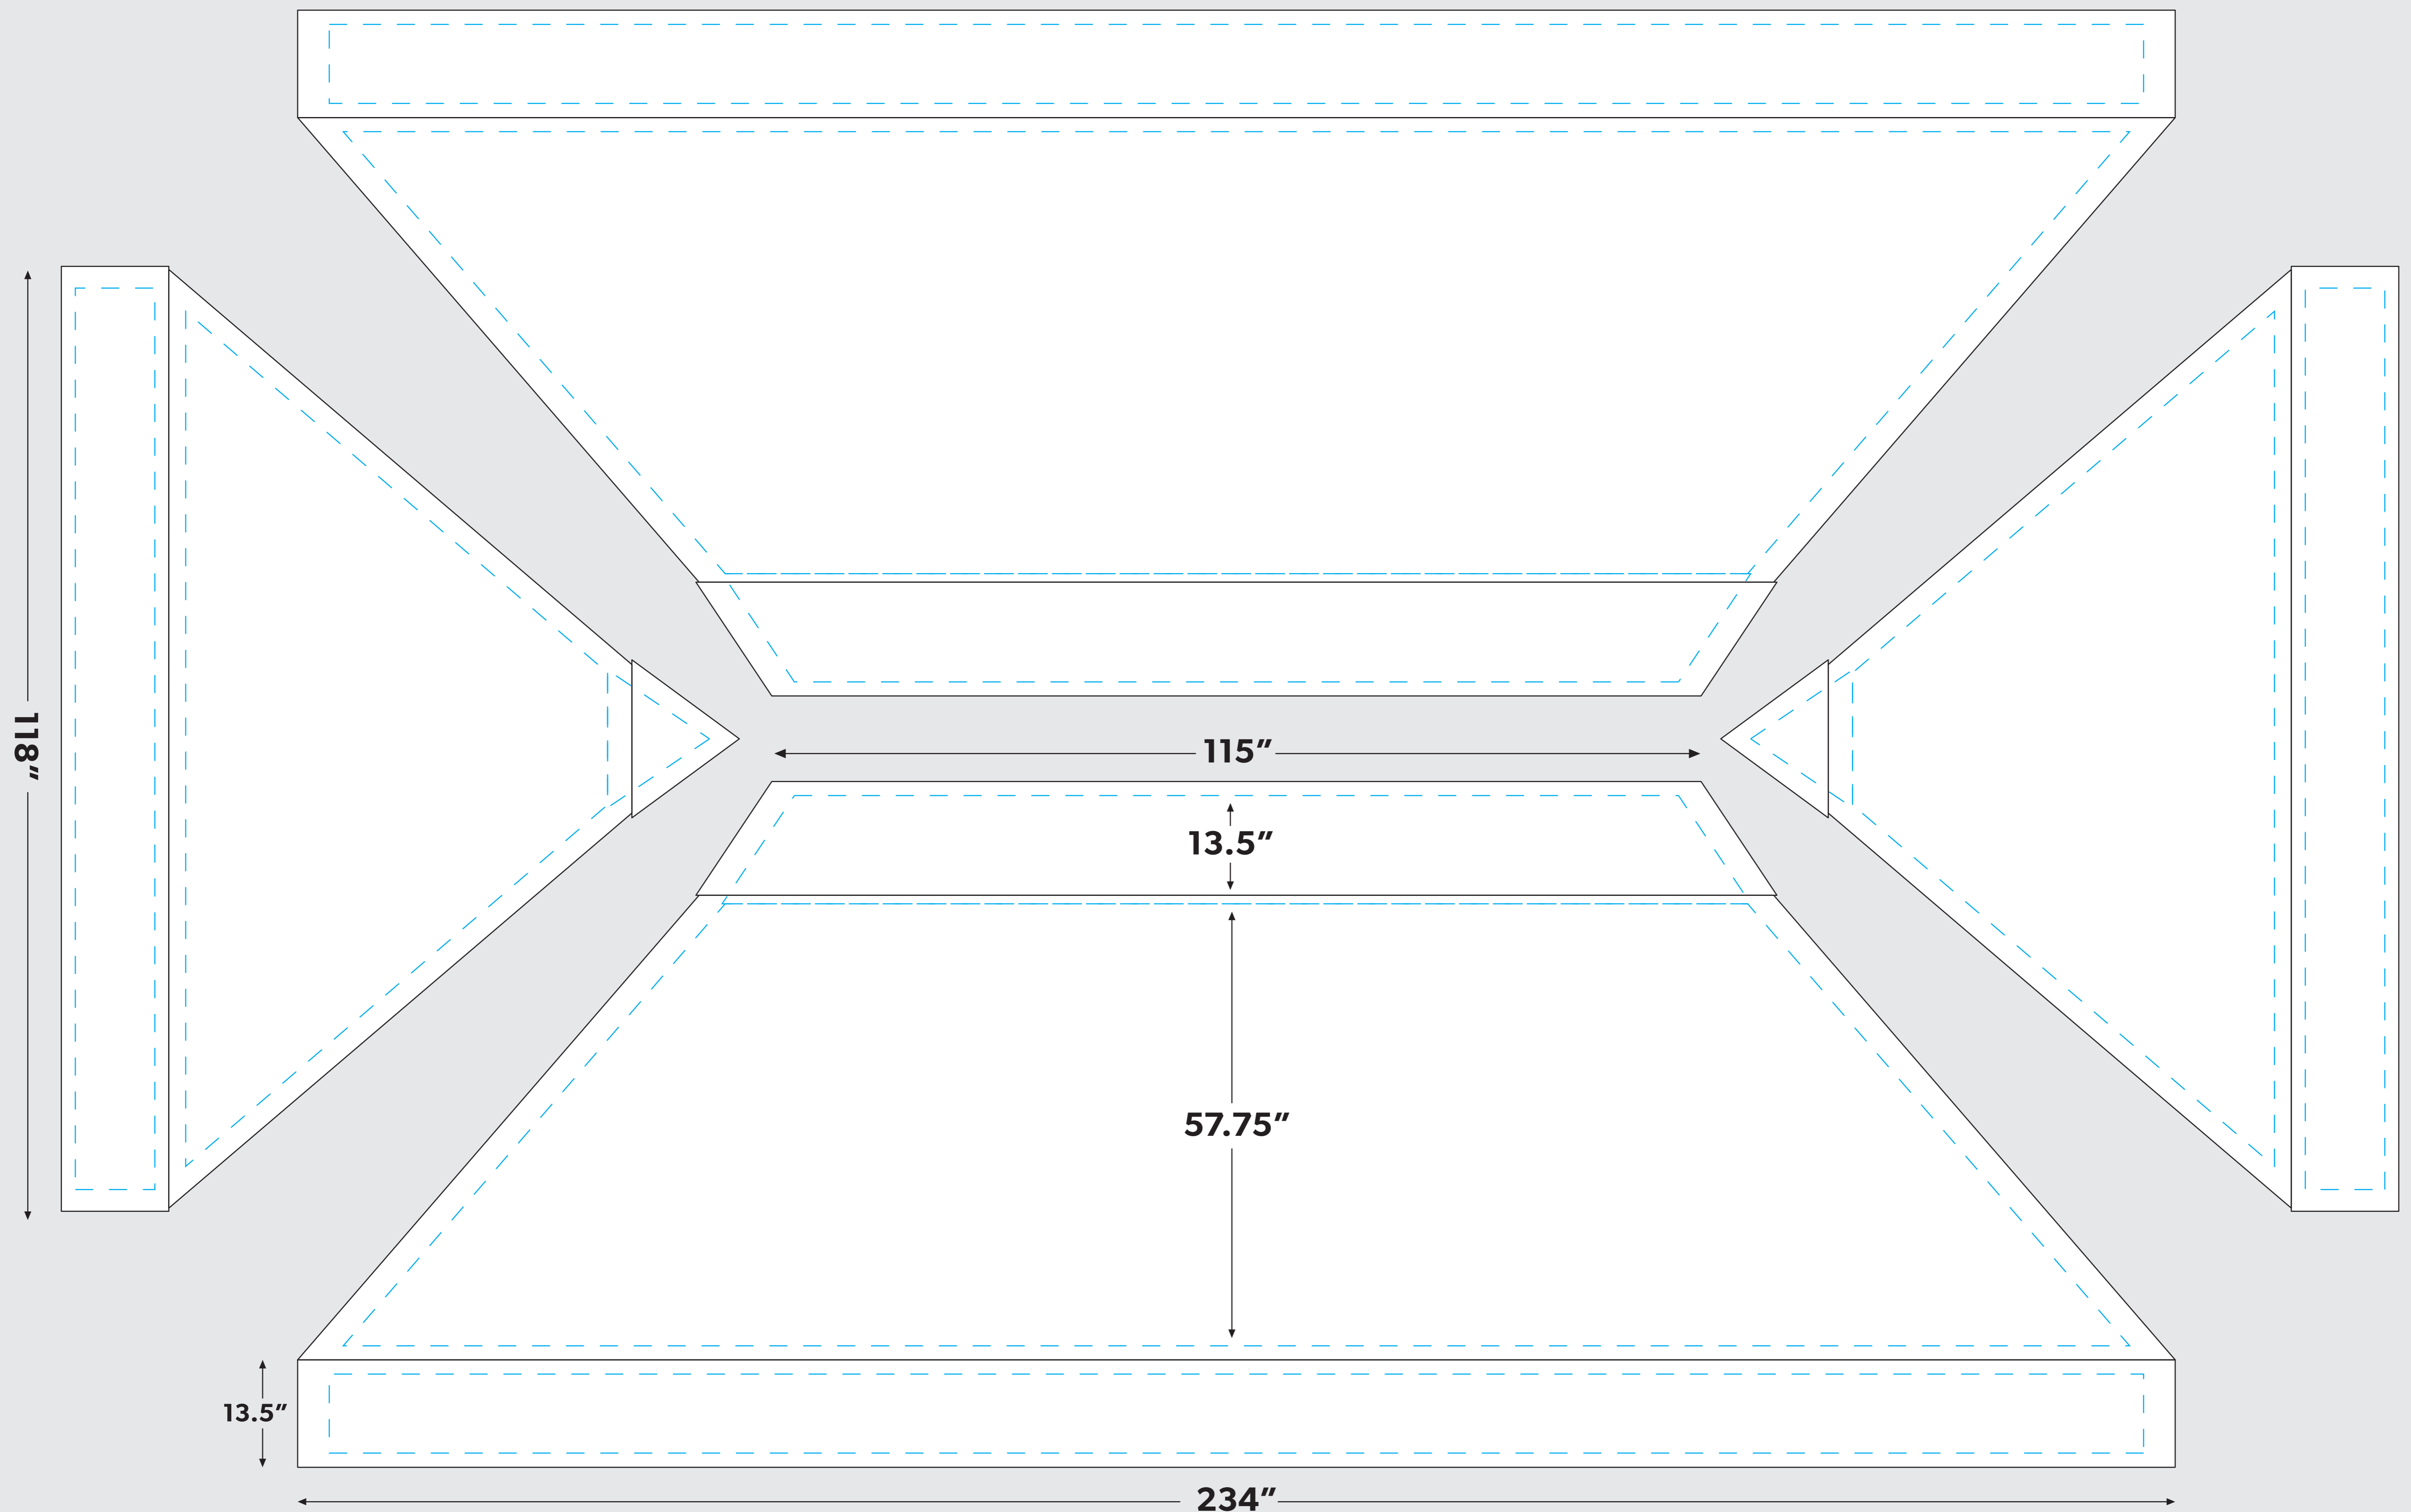

LookOurWay

EVERYDAY BASIC 10'X20' CANOPY TENT PACKAGE

--- **SAFE ZONE:** All critical elements (text, images, logos etc.) must be kept inside the blue line.

Anything outside the blue line may be cut off during trimming

— **BLEED LINE:** Make sure to extend the background images or colors all the way to the edge of the black outline

IMPORTANT

Please send artwork in CMYK color mode & note any PMS colors being used. This Template is designed at 10% scale of the final product. Please RASTERIZE artwork at a minimum of 300DPI to endure high quality print