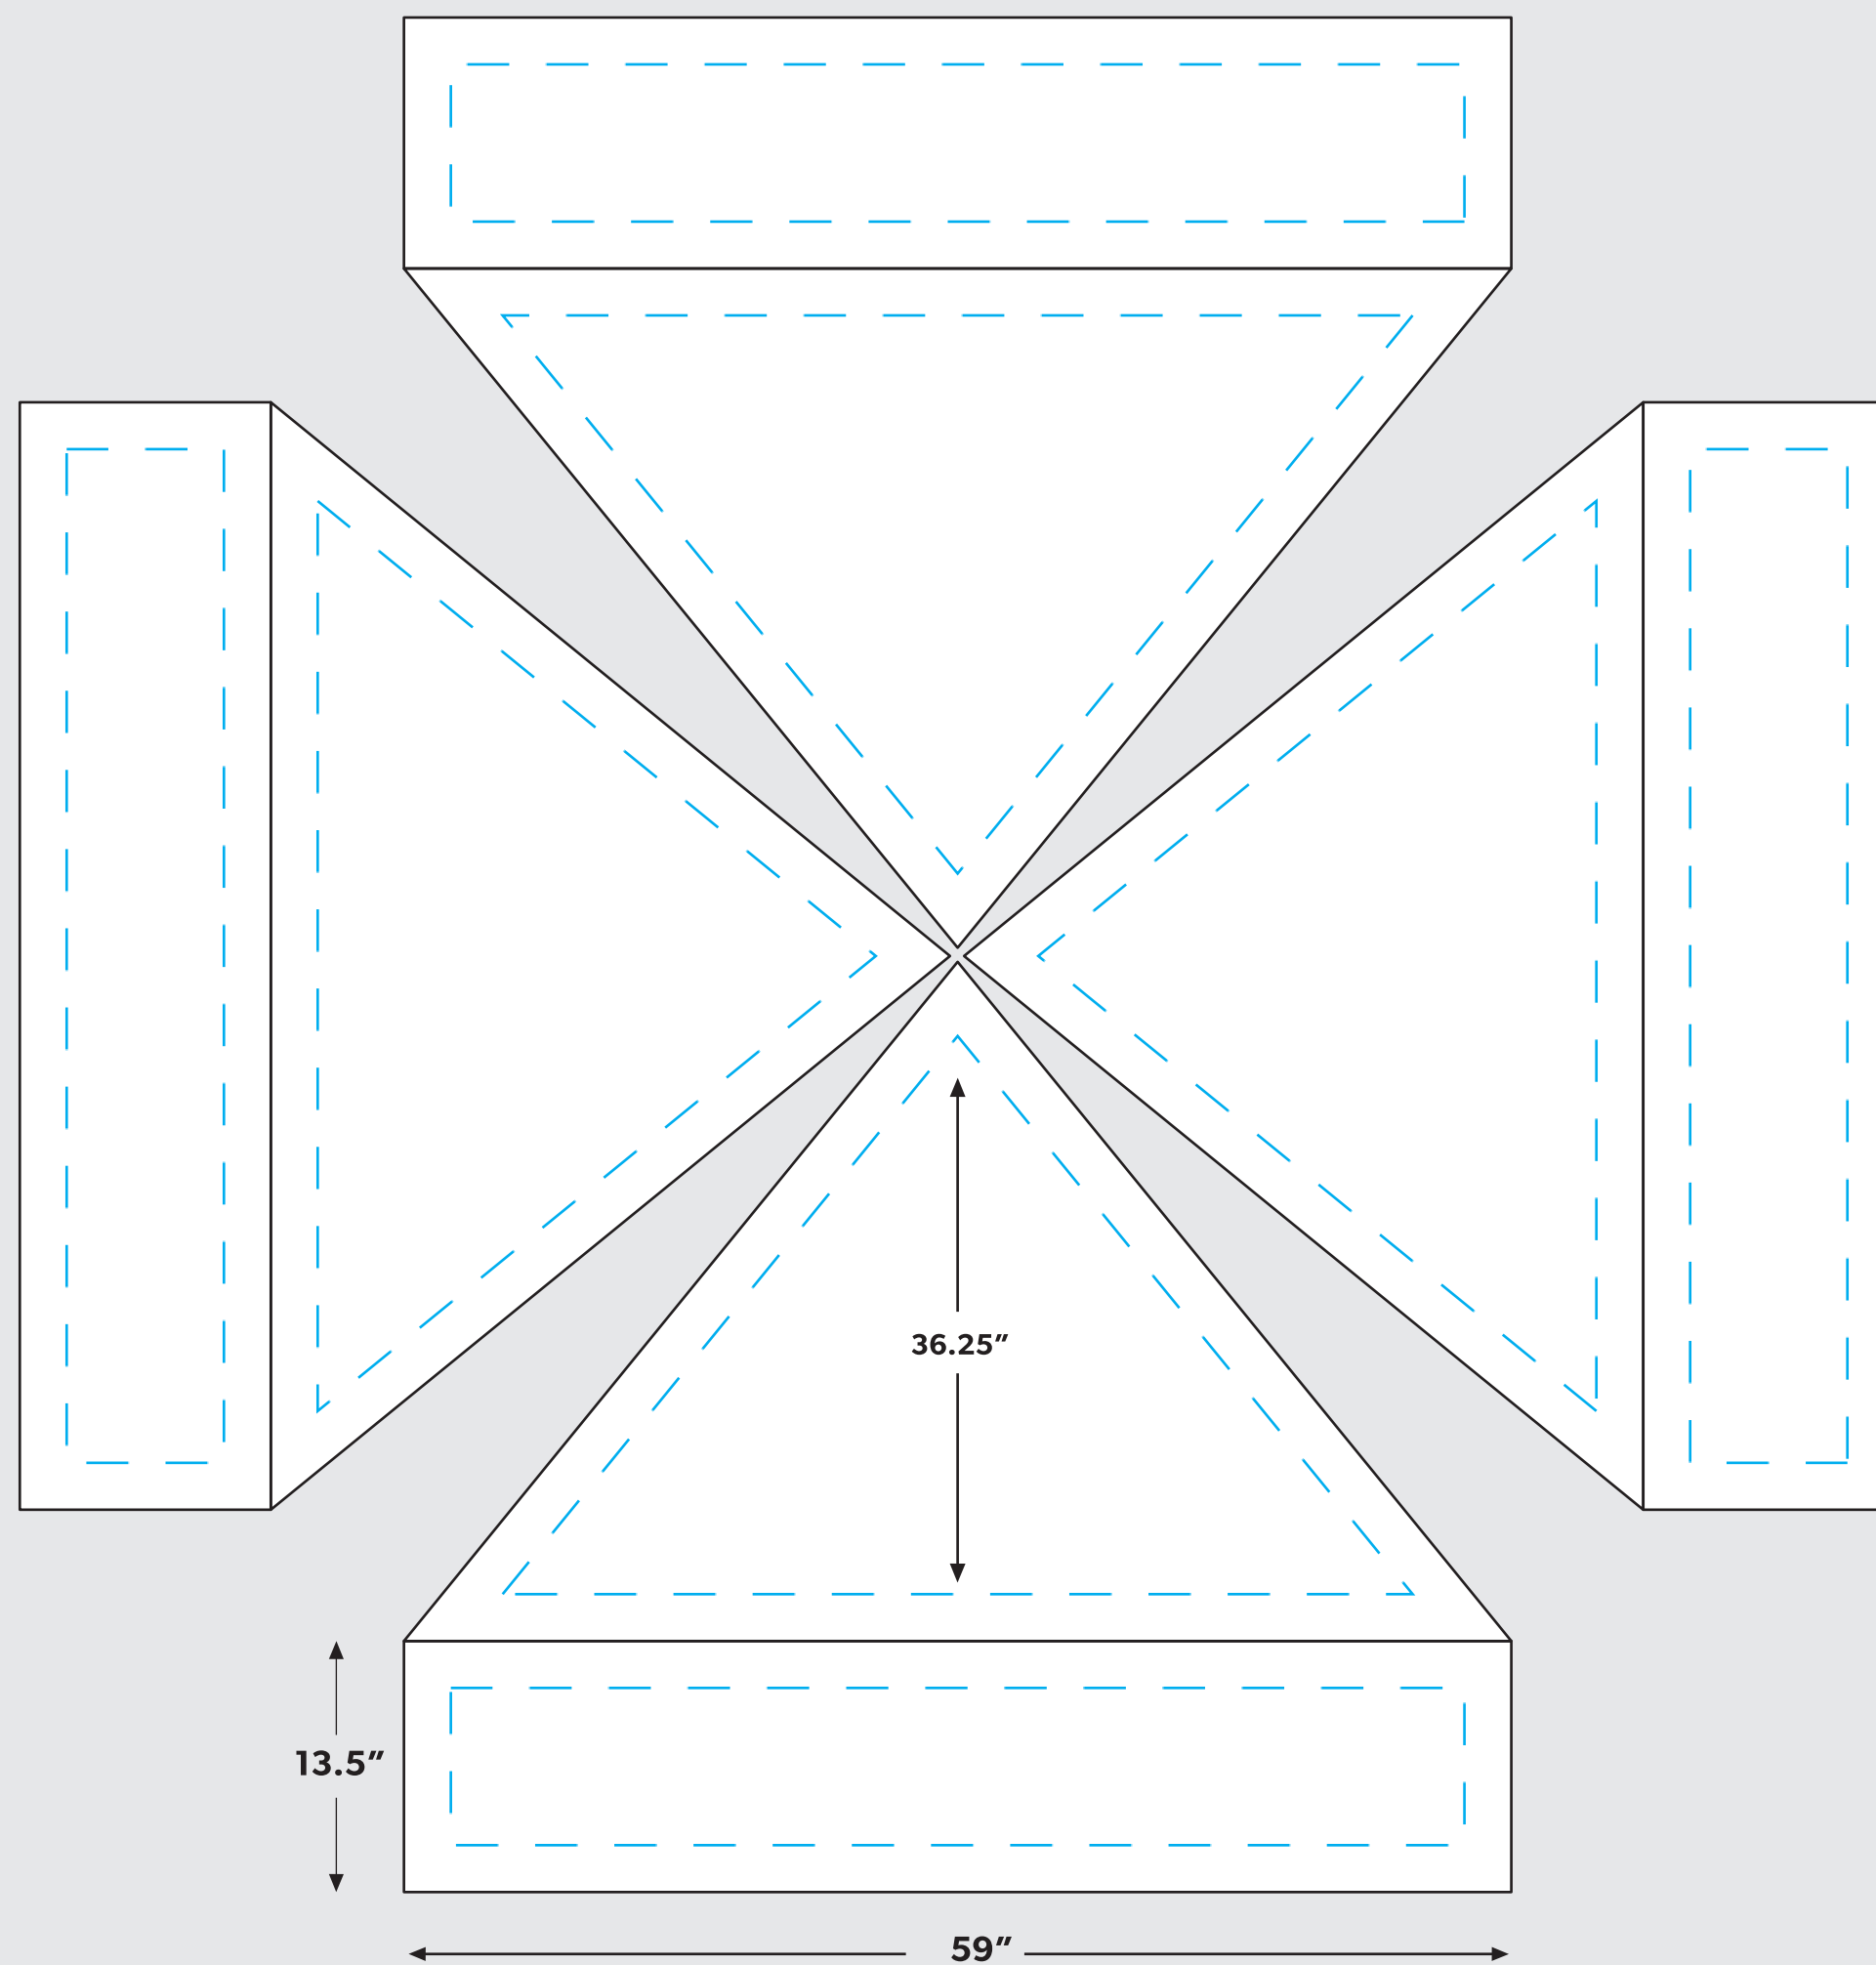

LookOurWay

EVERYDAY BASIC 5'X5' CANOPY TENT PACKAGE

--- **SAFE ZONE:** All critical elements (text, images, logos etc.) must be kept inside the blue line.

Anything outside the blue line may be cut off during trimming

— **BLEED LINE:** Make sure to extend the background images or colors all the way to the edge of the black outline

IMPORTANT

Please send artwork in CMYK color mode & note any PMS colors being used. This Template is designed at 10% scale of the final product. Please RASTERIZE artwork at a minimum of 300DPI to endure high quality print