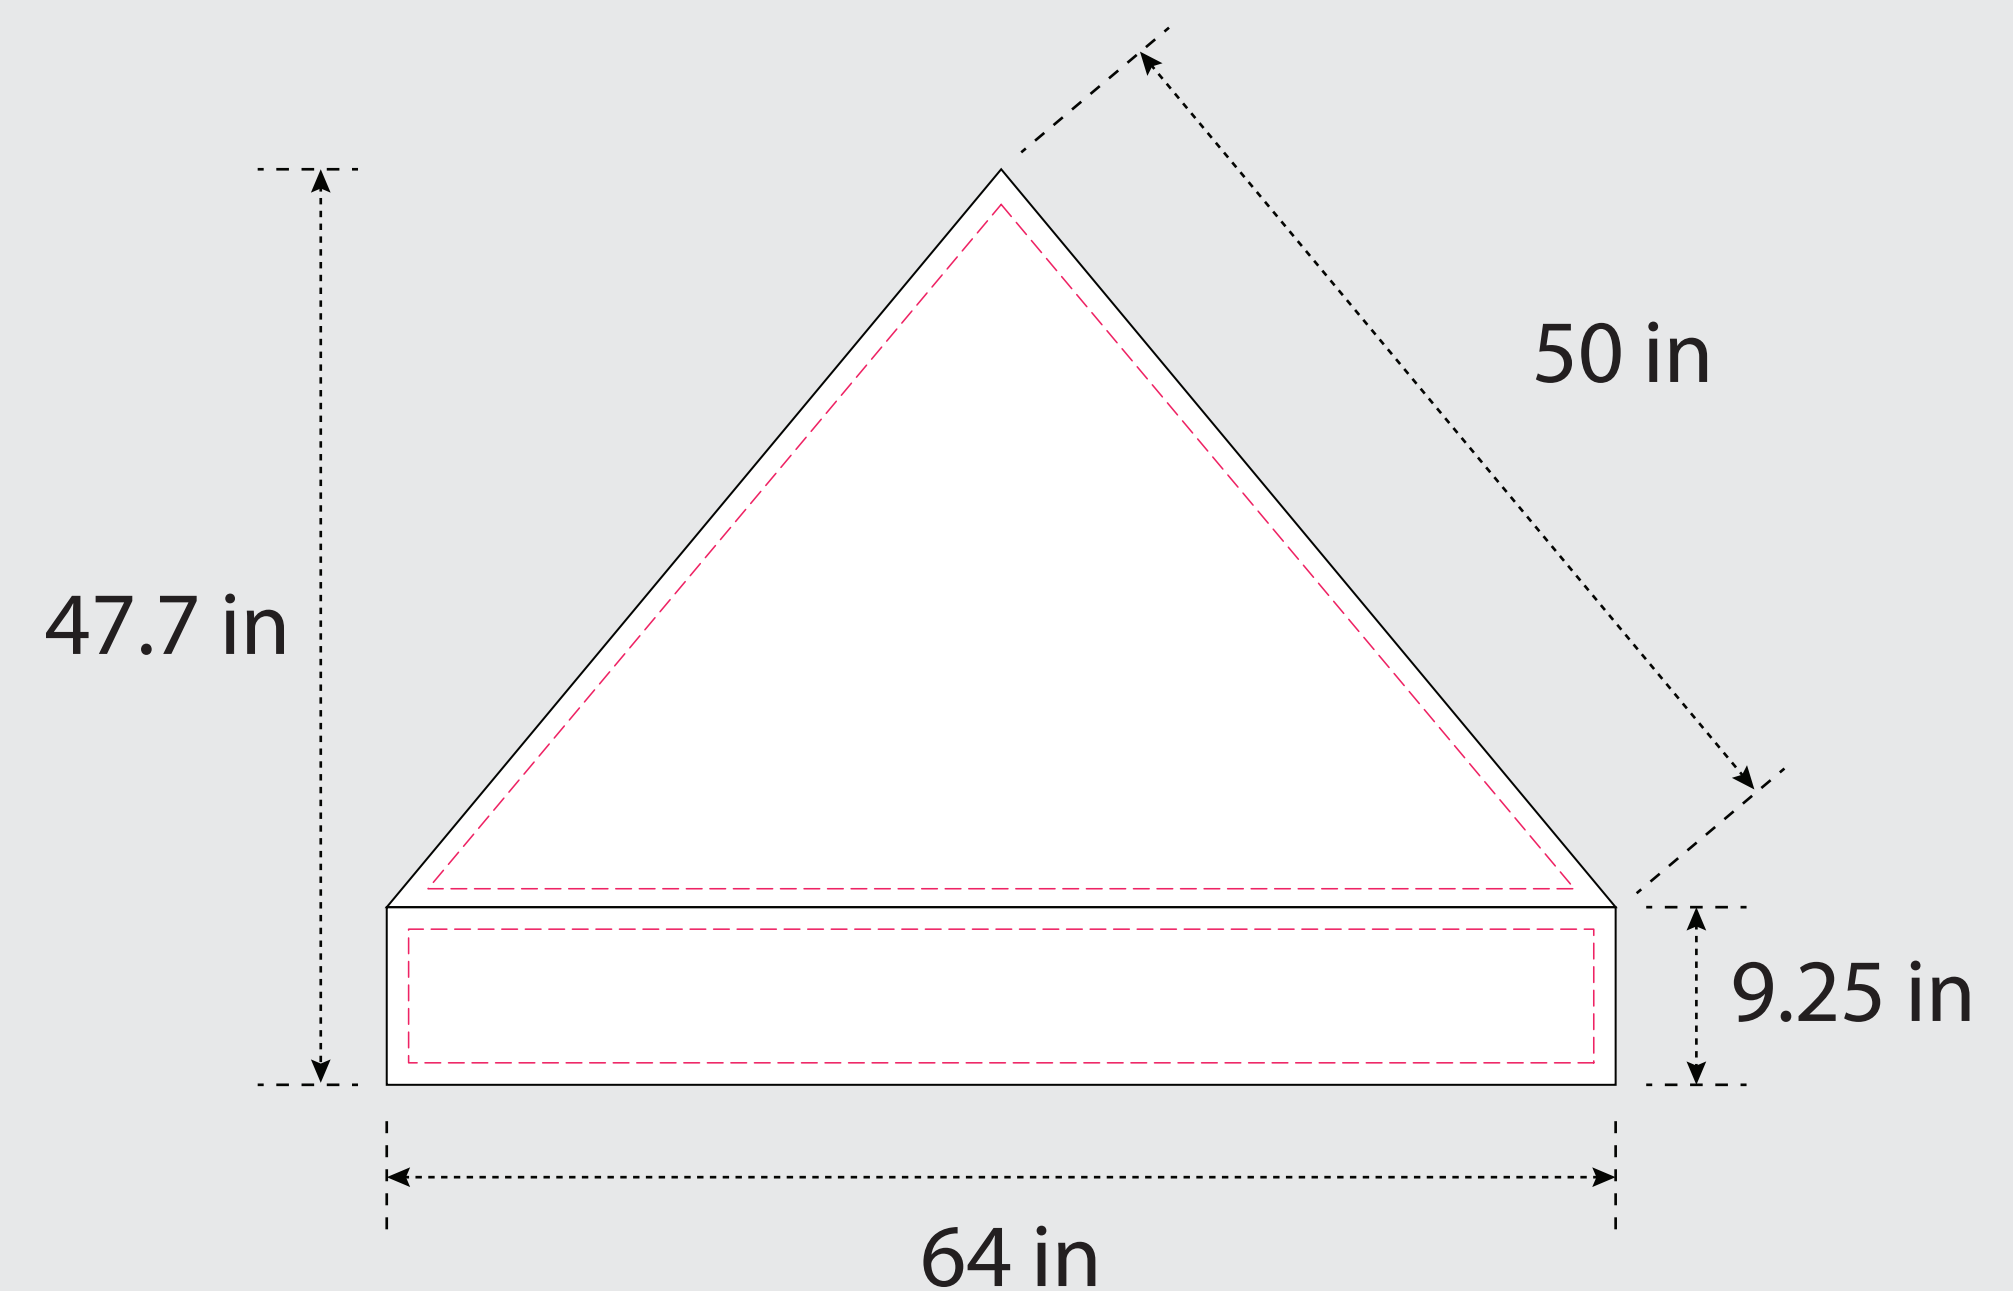

4 PANEL MARKET UMBRELLA

4 PANEL UMBRELLA ART

PANEL DIMENSIONS

--- SAFE ZONE: All critical elements (text, images, logos etc.) must be kept inside the blue line.

Anything outside the blue line may be cut off during trimming

— BLEED LINE: Make sure to extend the background images or colors all the way to the edge of the black outline

IMPORTANT

Please send artwork in CMYK color mode & note any PMS colors being used. This Template is designed at 10% scale of the final product. Please RASTERIZE artwork at a minimum of 300DPI to endure high quality print